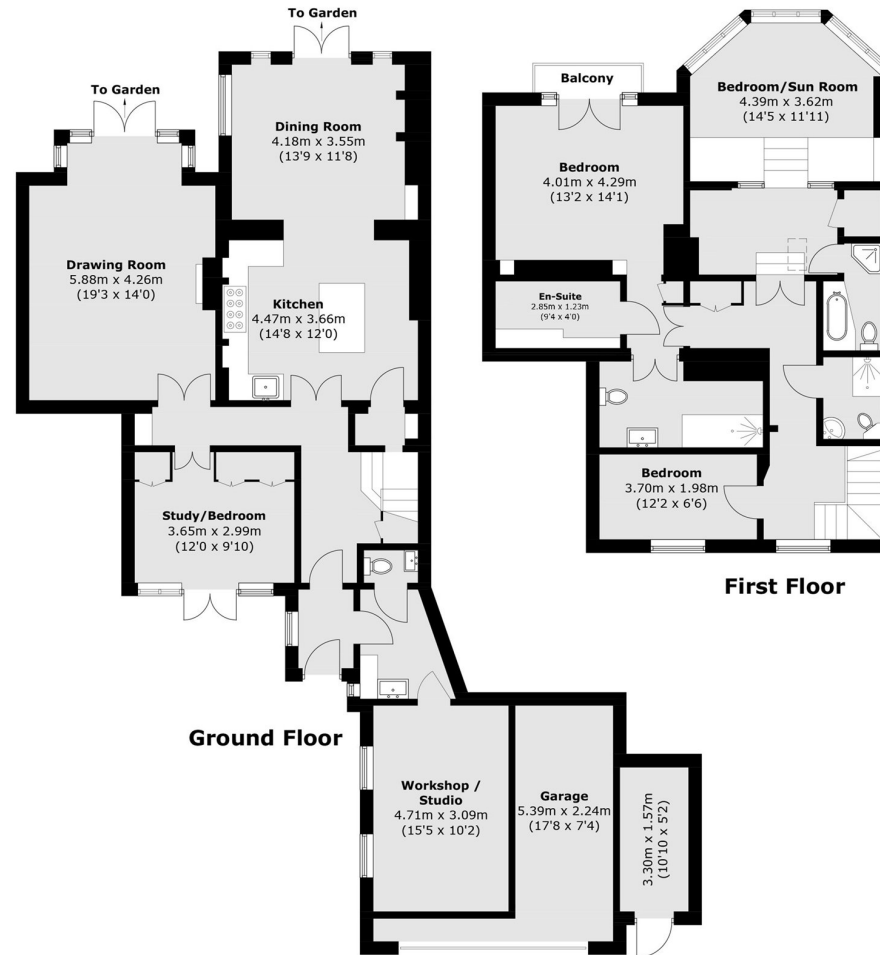

Ferry Lane, Shepperton, TW17

Approx Internal Area: 191.1 sq. m (2,057.0 sq. ft)
Garage & External Room: 19.6 sq. m (211.0 sq. ft)
Total: 210.7 sq. m (2,268.0 sq. ft)

Contact

To arrange a viewing call our office on the number below or visit our website.