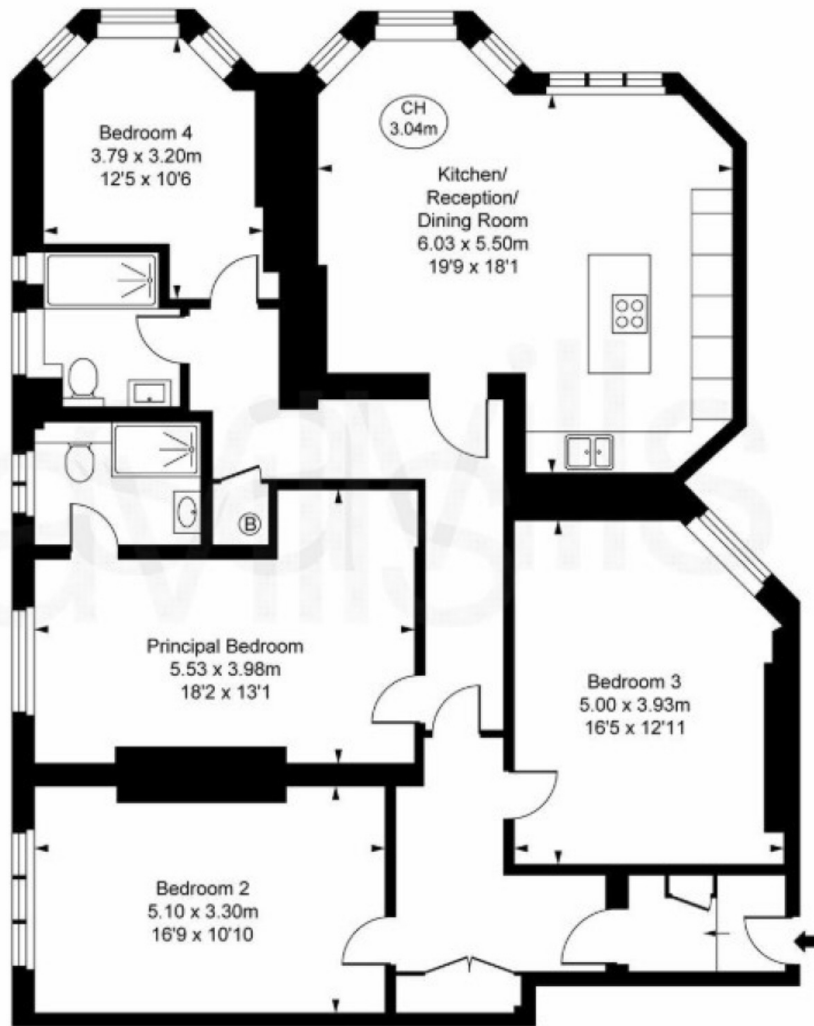

## Westminster Palace Gardens,

£1,385 Per week

Beautifully refurbished four bedroom, two bathroom apartment, enviably located in the heart of Westminster. Situated in a beautiful mansion block with porter.

Westminster Palace Gardens is a Victorian red brick mansion block with apartments centred around a courtyard. It is located on Artillery Row in the City of Westminster, London.

### Features

- Newly Refurbished
- Four Double Bedrooms
- Porter
- Lift
- Plenty of Storage
- High Ceilings

# Westminster Palace Gardens, London, SW1P

Westminster Palace Gardens,  
Artillery Row, SW1P  
Approximate Gross Internal Area  
138.99 sq m / 1,496 sq ft  
( CH = Ceiling Heights )

First Floor

This plan is not to scale. It is for guidance and not for valuation purposes.  
All measurements and areas are approximate only, and have been prepared in accordance with the current edition of the RICS Code of Measuring Practice.  
© Fulham Performance