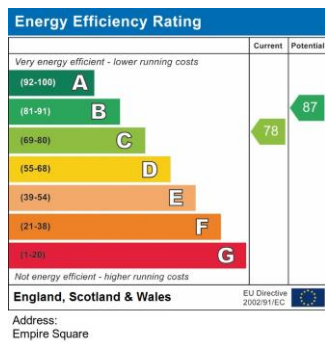

Leonard Leese, 230 Borough High Street, London, SE1 1JX

T: 020 7015 1360 E: borough@leonardleese.com

www.leonardleese.com